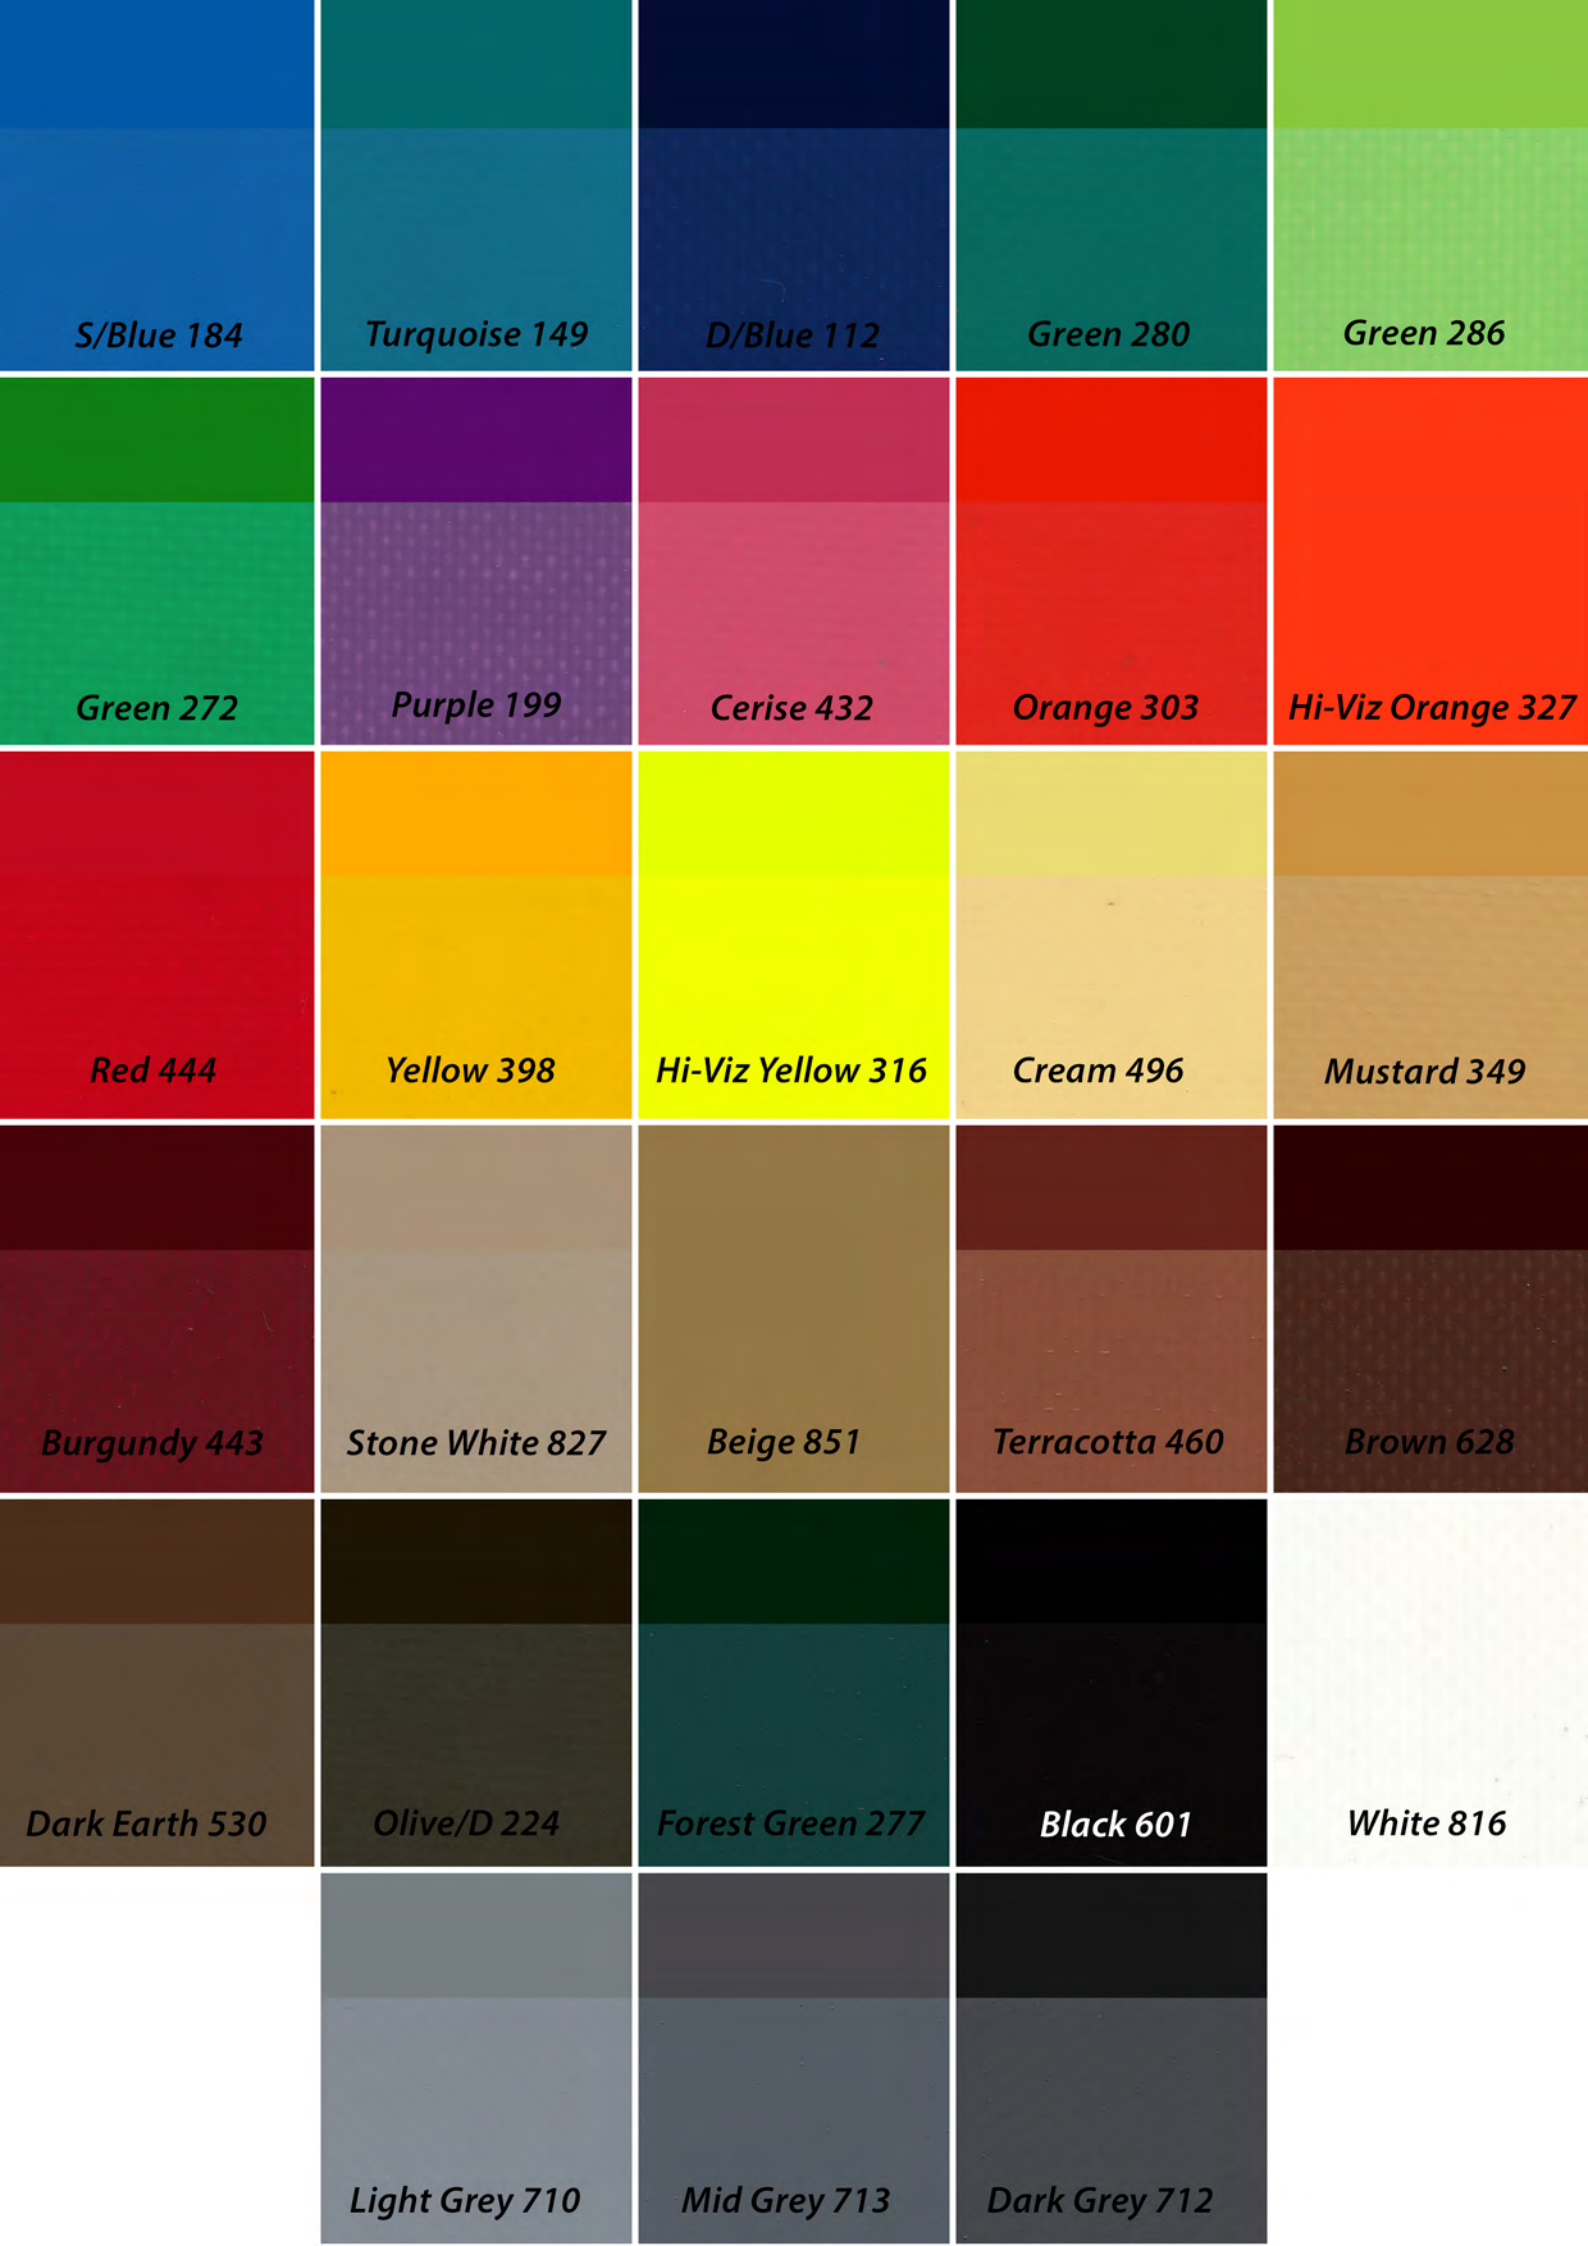

MACBEAN BEIER PLASTICS T/A

Colour Chart

Please note: This PDF contains actual scans of coated fabrics as well as a swatch matched for approximate onscreen viewing, and must be used as a guide only. The colour you are seeing will also be dependent on the quality of the device you are viewing on.

Printing this document will NOT produce an accurate colour representation.

For up to date information on the various colours available please check your sample book, or contact your nearest sales centre.